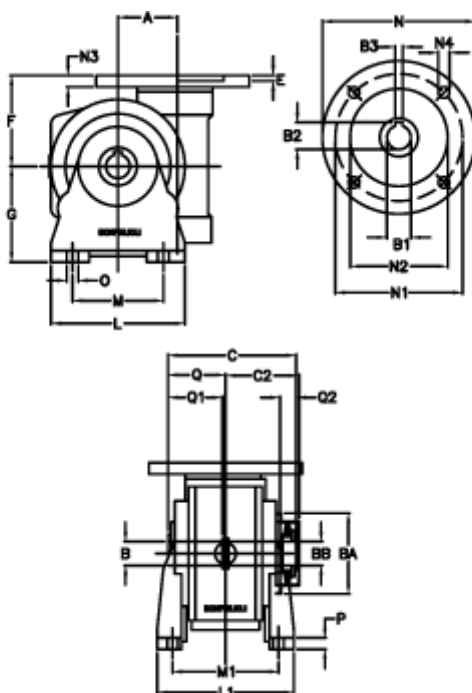

Article number: 390204402832216

Description: Worm Gear with Torque Limiter
VF 44-L1-V-28-P63B5

Measures

a	= 44.60	C2	= 48	M1	= 81.0	Q	= 32.0
B	= 18	Description	= VF 44V-xx-63B5	N	= 140	Q1	= 32
B1 E7	= 11	E	= 2.0	N1	= 115	Q2	= 12
B2	= 12.8	F	= 65	N2	= 95		
B3 H9	= 4	g	= 72	N3	= 10.5		
BA	= 40	L	= 90	N4	= 9,5		
BB H7	= 11	L1	= 98.0	O	= 8.5		
C	= 79	m	= 52	P	= 10		